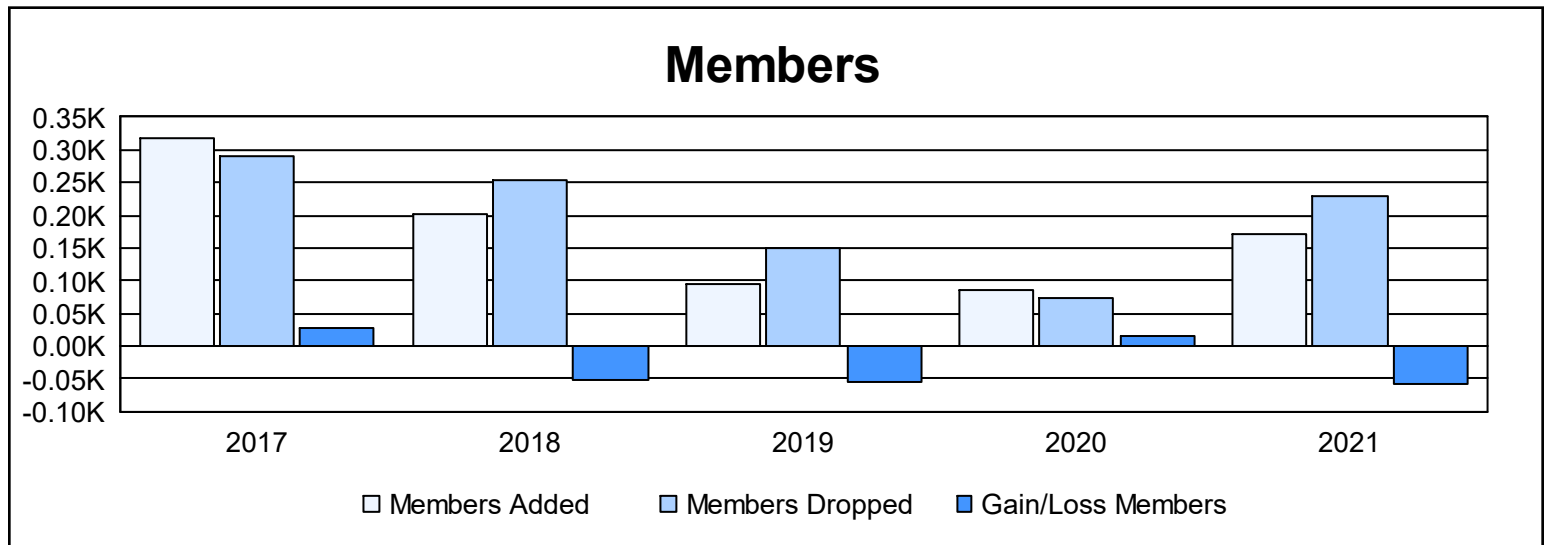

Year	New Clubs	Dropped Clubs	Gain/ Loss Clubs	New Members	Charter Members	Reinstate Members	Transfer Members	Total Member Added	Total Members Dropped	Gain/ Loss Members
2016-2017	1	5	-4	207	52	60	0	319	290	29
2017-2018	1	2	-1	120	27	49	6	202	253	-51
2018-2019	1	1	0	44	36	15	0	95	151	-56
2019-2020	1	1	0	59	22	4	2	87	72	15
2020-2021	3	2	1	44	87	34	5	170	228	-58
<b>Average</b>	<b>1</b>	<b>2</b>	<b>-1</b>	<b>95</b>	<b>45</b>	<b>32</b>	<b>3</b>	<b>175</b>	<b>199</b>	<b>-24</b>

### Membership Composition June 2021 Cumulative