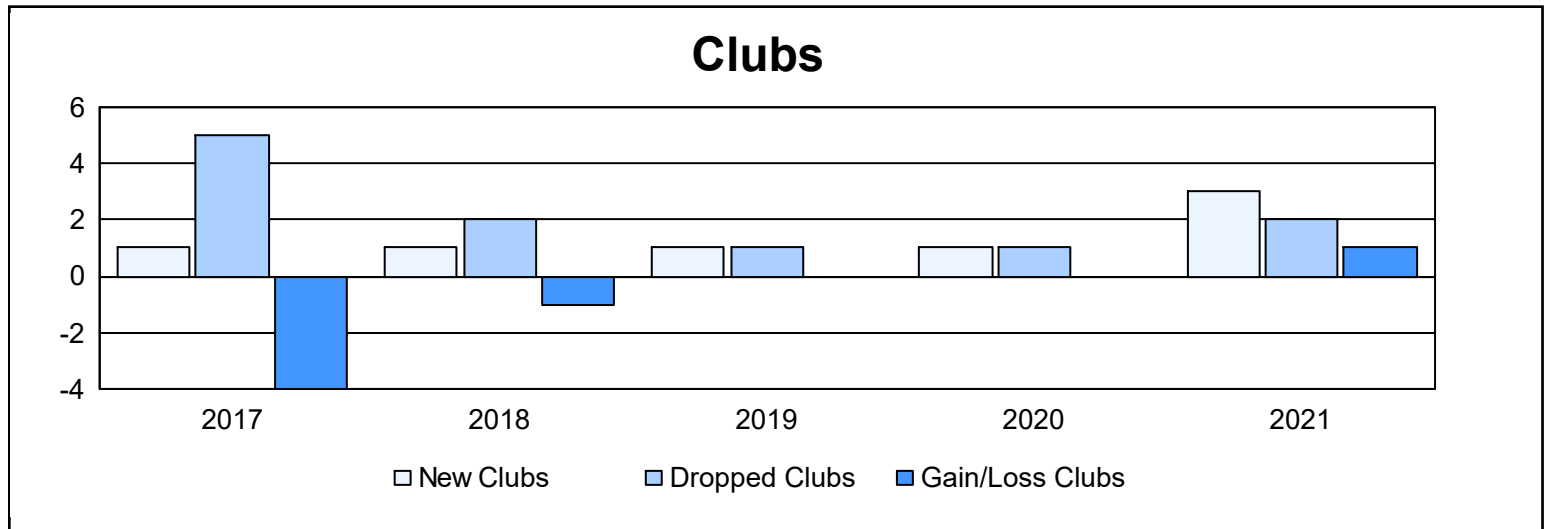

Year	New Clubs	Dropped Clubs	Gain/ Loss Clubs	New Members	Charter Members	Reinstate Members	Transfer Members	Total Member Added	Total Members Dropped	Gain/ Loss Members
2016-2017	1	5	-4	207	52	60	0	319	290	29
2017-2018	1	2	-1	120	27	49	6	202	253	-51
2018-2019	1	1	0	44	36	15	0	95	151	-56
2019-2020	1	1	0	59	22	4	2	87	72	15
2020-2021	3	2	1	44	87	34	5	170	228	-58
<b>Average</b>	<b>1</b>	<b>2</b>	<b>-1</b>	<b>95</b>	<b>45</b>	<b>32</b>	<b>3</b>	<b>175</b>	<b>199</b>	<b>-24</b>

### Membership Composition June 2021 Cumulative